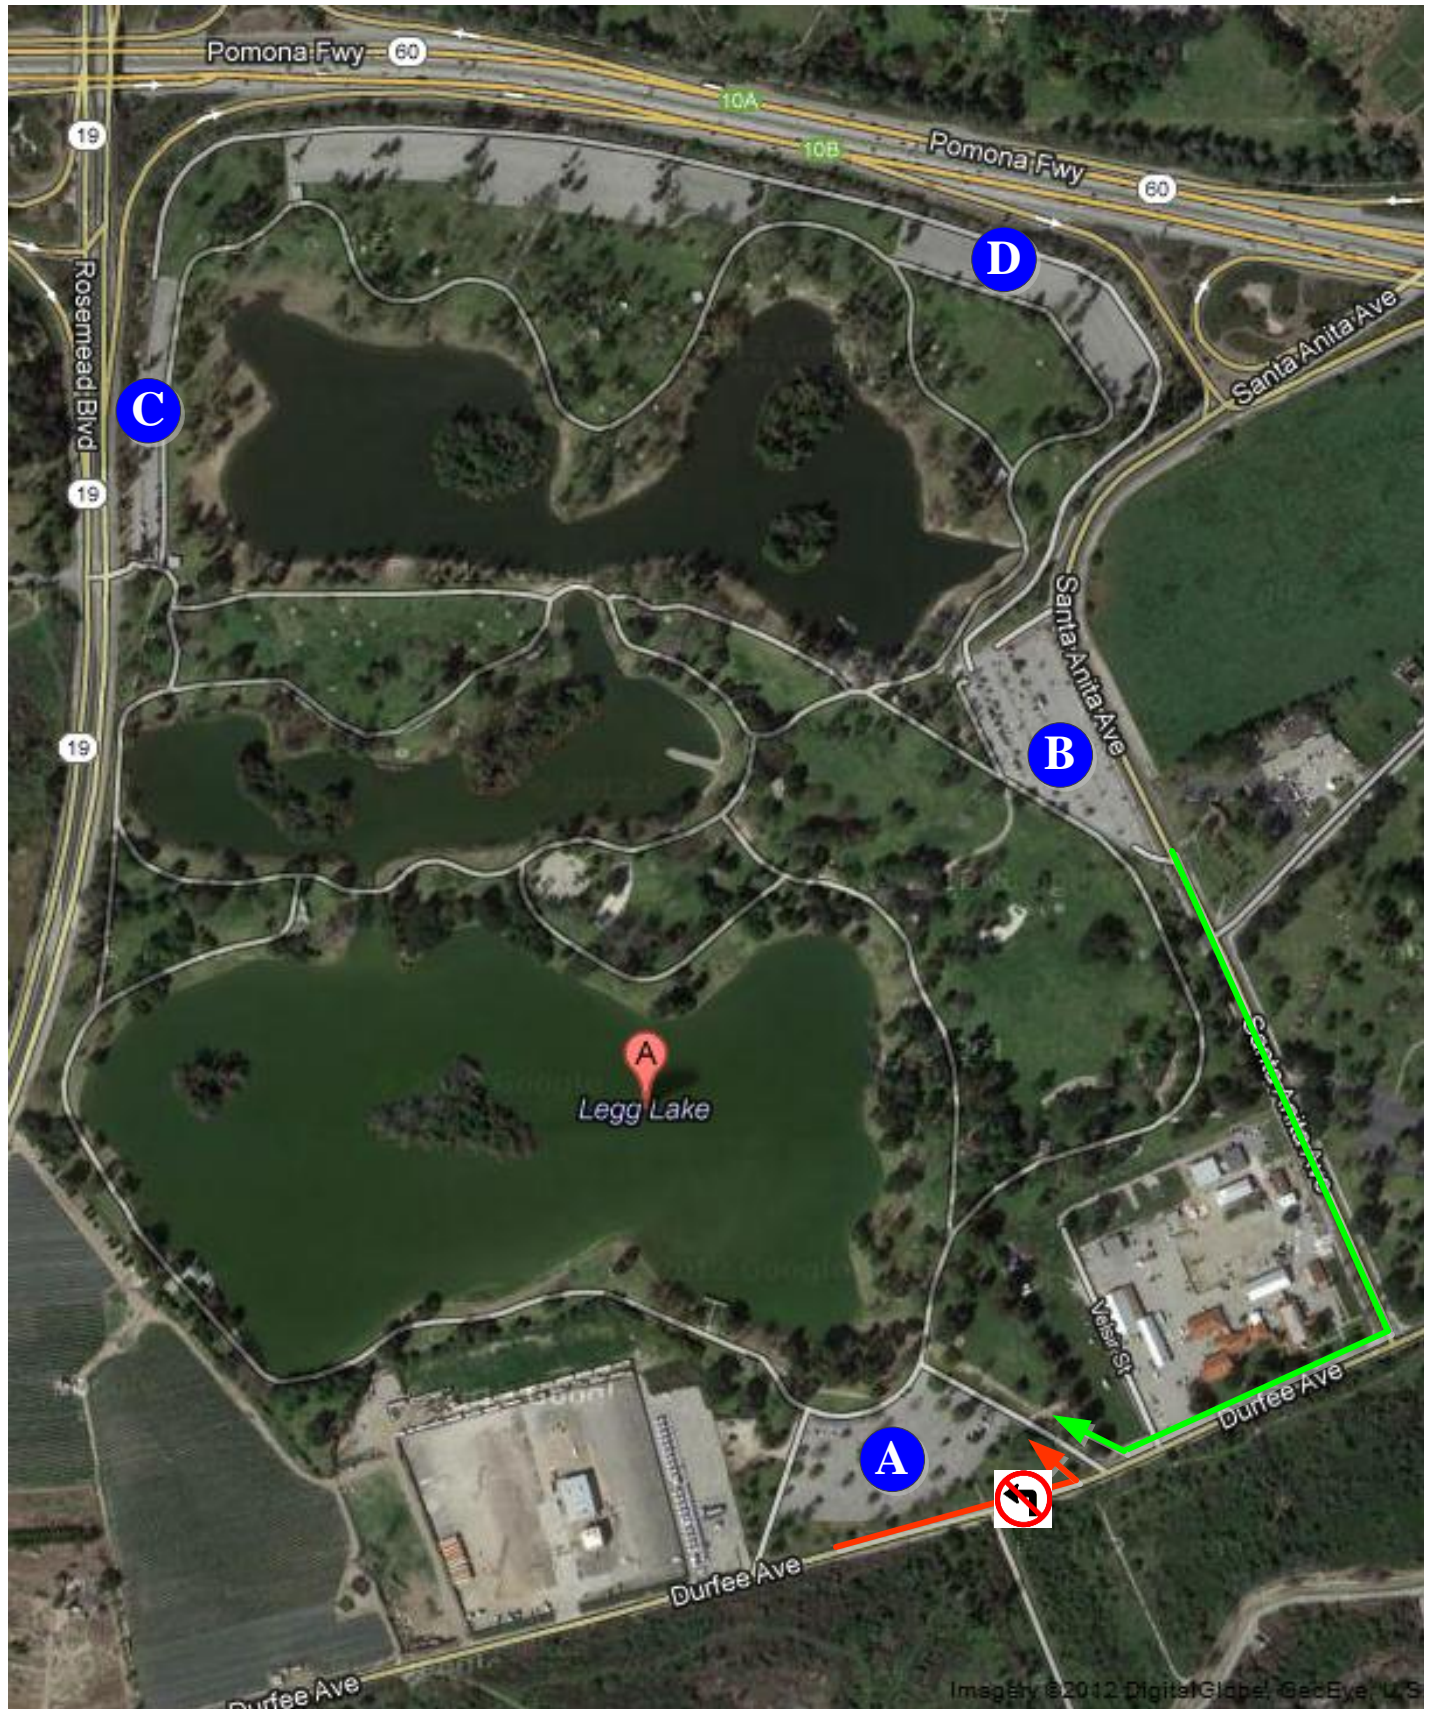

LA Dragonboat Festival Parking

A VIP, Media & Staff Parking
555 Durfee Ave, South El Monte

C Public Parking (free)
540 Rosemead Blvd, , South El Monte

B Public Parking (free)
779 Santa Anita Ave, South El Monte

D Public Parking (charge)